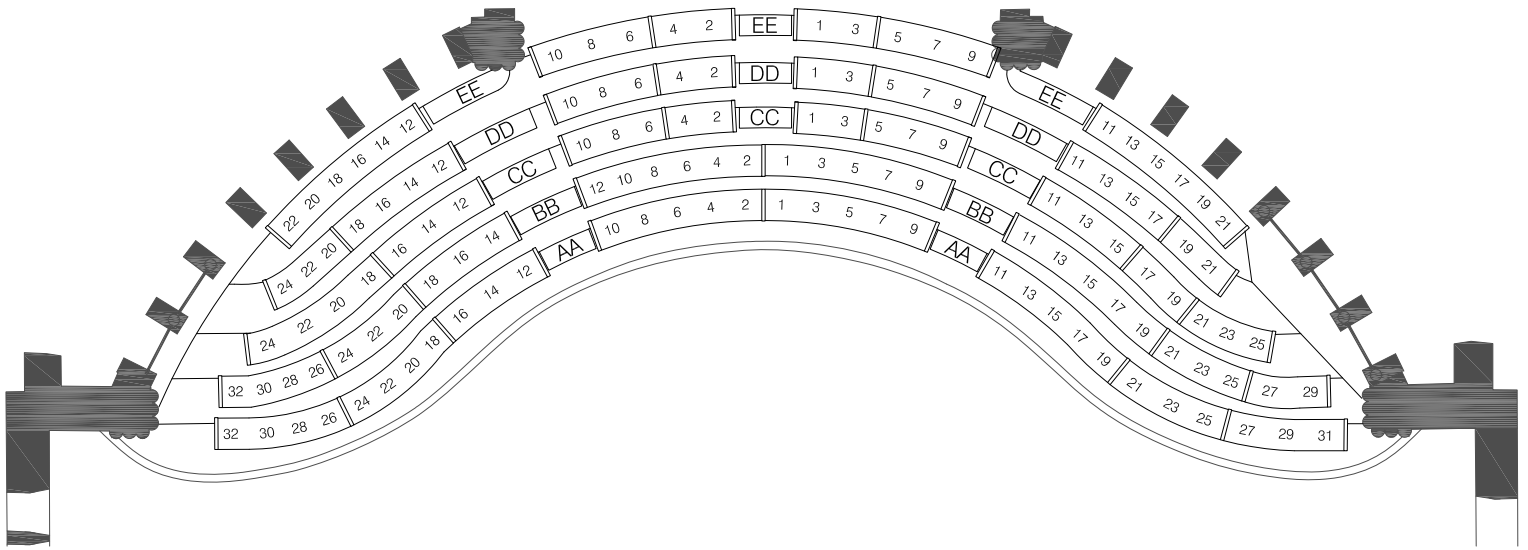

BALCONY

Seating capacity: 133 (benches)

ORCHESTRA

Seating capacity: 329 (seats)